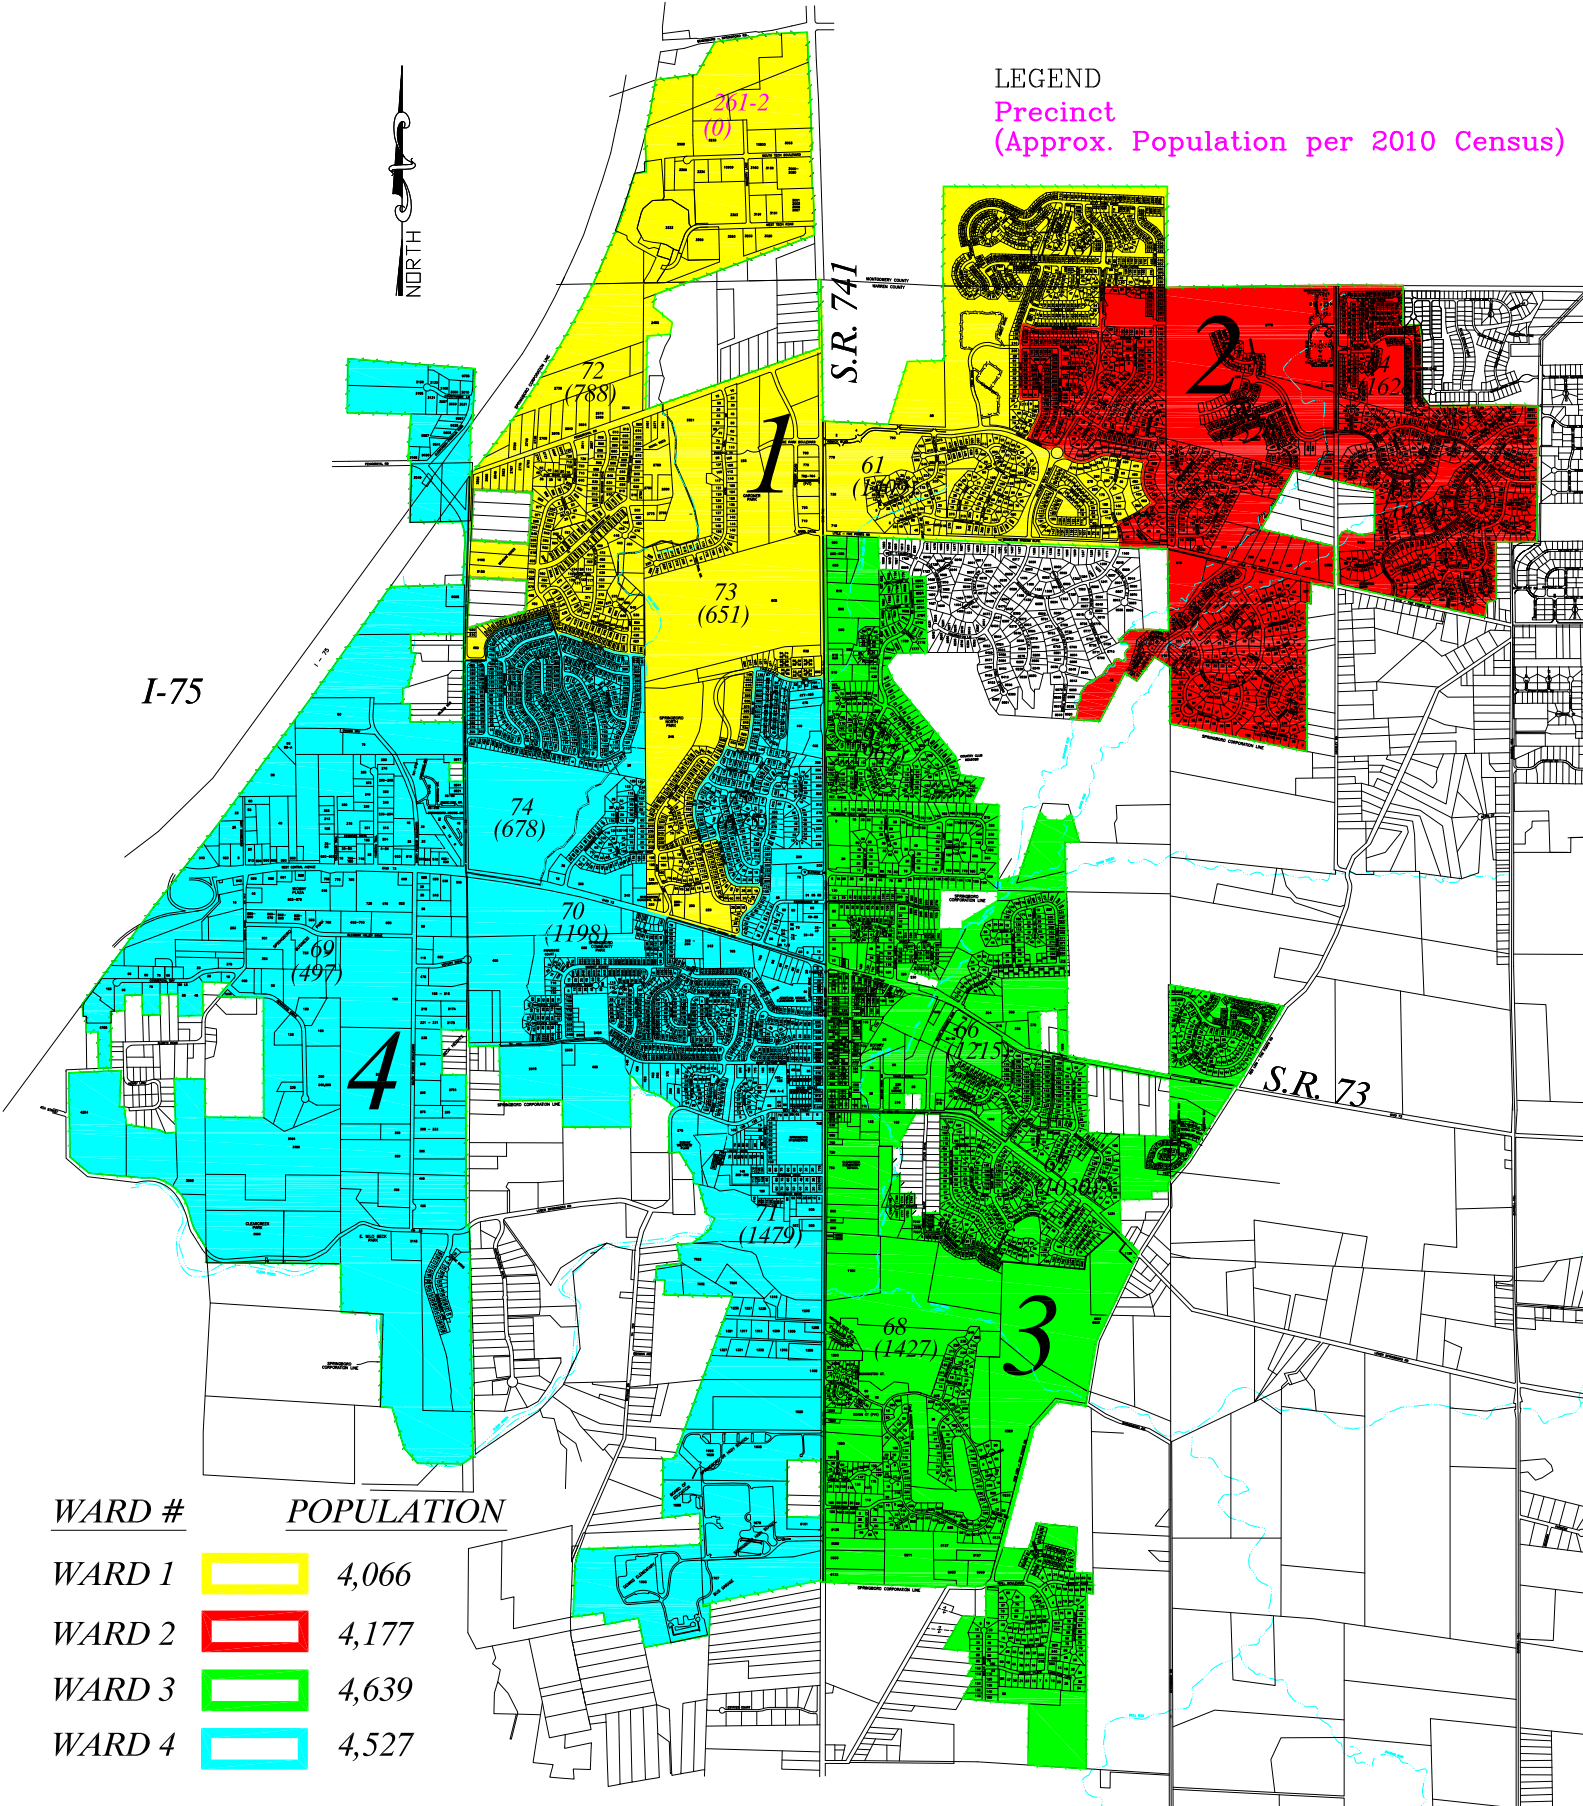

CITY OF SPRINGBORO COUNCIL WARDS

(EFFECTIVE JANUARY 1, 2014)

LEGEND
Precinct
(Approx. Population per 2010 Census)

WARD #	POPULATION
WARD 1	4,066
WARD 2	4,177
WARD 3	4,639
WARD 4	4,527