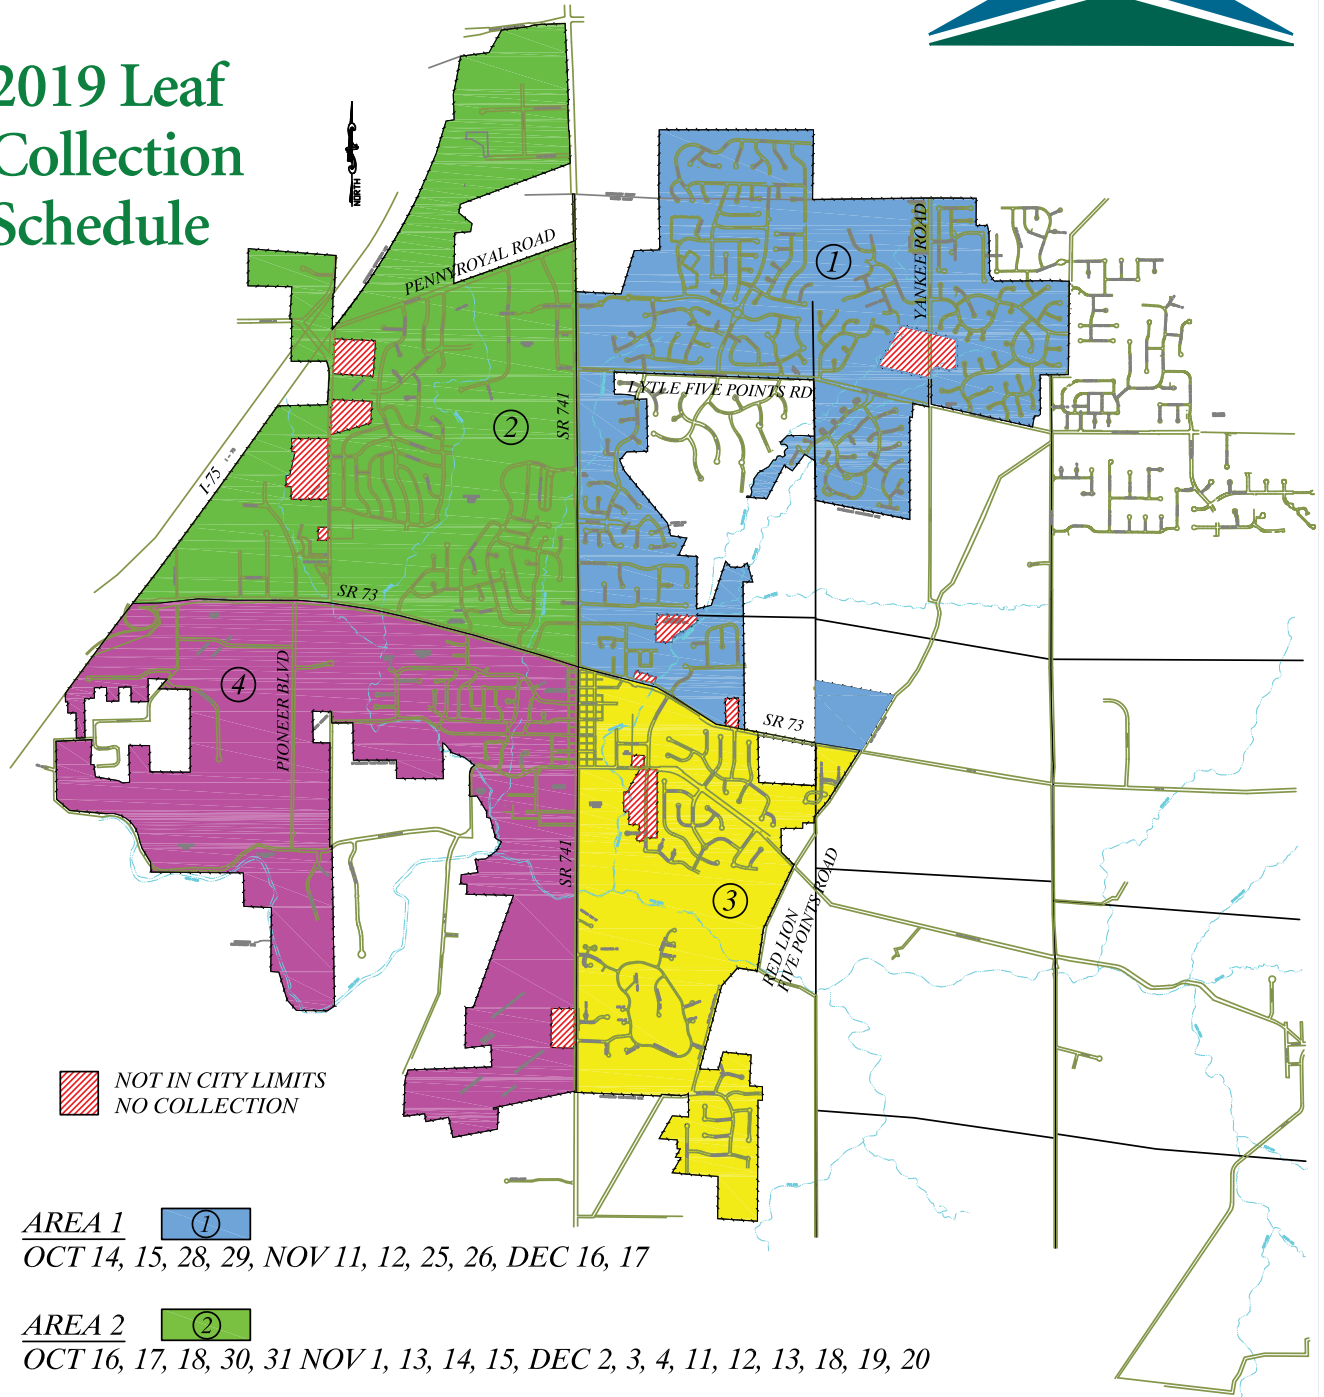

# 2019 Leaf Collection Schedule

 NOT IN CITY LIMITS  
NO COLLECTION

AREA 1   
OCT 14, 15, 28, 29, NOV 11, 12, 25, 26, DEC 16, 17

AREA 2   
OCT 16, 17, 18, 30, 31 NOV 1, 13, 14, 15, DEC 2, 3, 4, 11, 12, 13, 18, 19, 20

AREA 3   
OCT 21, NOV 4, 18, DEC 5, 6, 23

AREA 4   
OCT 22, 23, 24, 25, NOV 5, 6, 7, 8, 19, 20, 21, 22 DEC 9, 10, 11, 12, 26, 27, 30, 31

*FULL CITY SWEEP (WEATHER PERMITTING) - JANUARY 2020*

**\*\* AREAS ARE BOUNDED BY THE CENTERLINE OF MAIN STREET (STATE ROUTE 741) AND THE CENTERLINE OF CENTRAL AVENUE (STATE ROUTE 73.)**